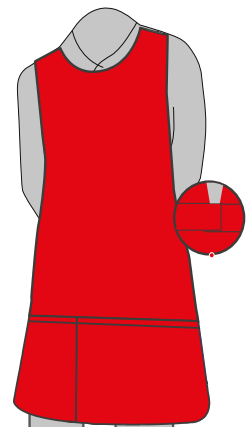

Casulla Multibolsillos Clics Poliéster 100 %

75 x 50 cmts.

Ref.9786

Negro

Ref.9787

Blanco

Ref.9788

Violeta