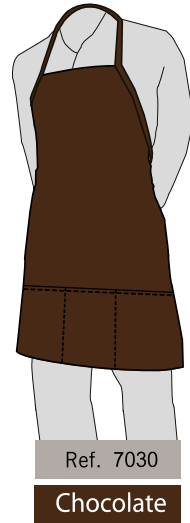

Pol. 65% Alg. 35% / 65 x 60 cm

Ref. 7023

Burdeos

Ref. 7024

Negro

Ref. 7030

Chocolate

Mandil Barman Poliéster 100%